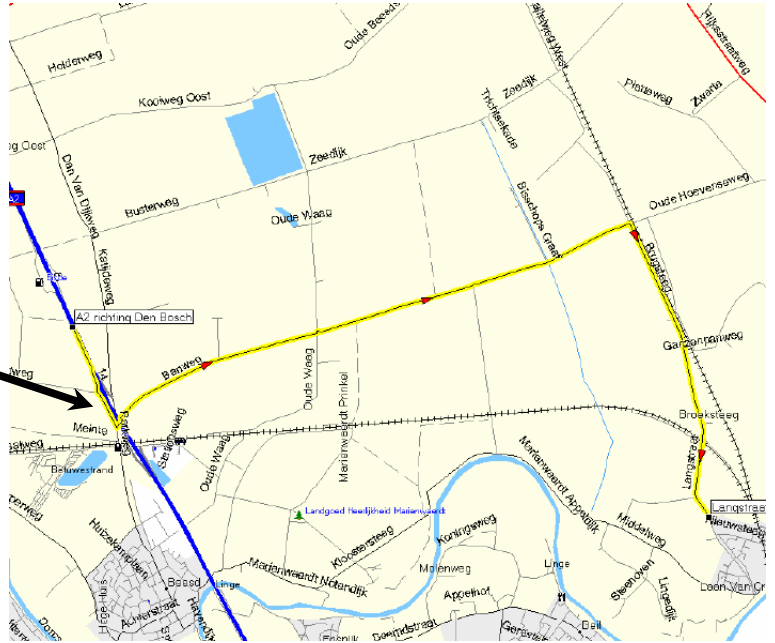

ROUTE DESCRIPTION GREEFA

A2 direction Den Bosch

Exit 14 turn right direction Beesd. After 200 metres turn left onto Parkweg. After approximately 400 metres turn left onto Banweg. After approximately 2 kilometres turn left onto Oude Waag. Turn immediately right onto Mariënwaerdt Dwarsteeg. After approximately 3 kilometres turn right onto Brugsteeg. After approximately 2.5 kilometres you will find Greefa on your left hand on number 12.

A2 direction Utrecht

Exit 14 right direction Beesd. After 300 metres turn right onto Stationsweg. After 300 metres turn right onto Oude Waag. After 140 metres turn left onto Mariënwaerdt Notenlaan. After 1.4 kilometres turn left onto Kloostersteeg. After 2.9 kilometres turn left onto Weistraat. After 800 metres turn right onto Langstraat. After 200 metres you will find Greefa on your left hand on number 12.