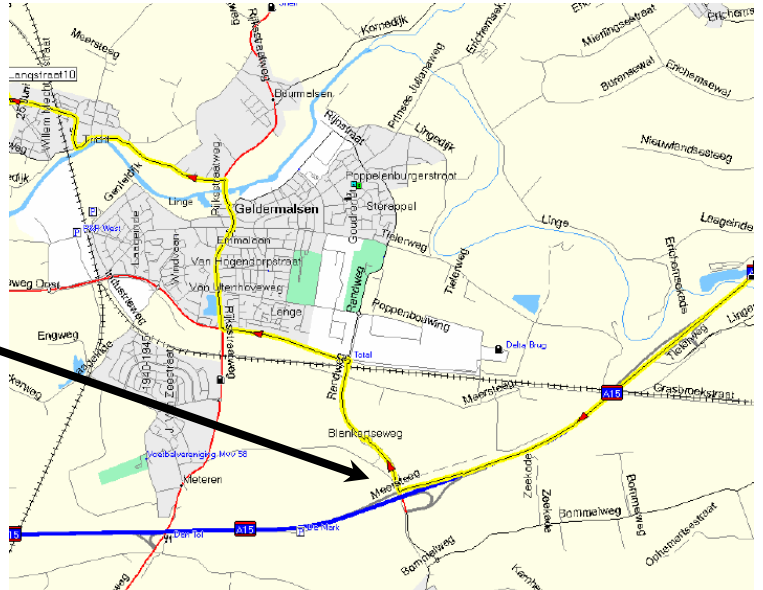

ROUTE DESCRIPTION GREEFA

A15 direction Tiel / Nijmegen

Exit 30a direction Geldermalsen/Meteren/Neerijnen. After 300 metres turn left to Rijksstraatweg. You will pass several roundabouts but keep following Rijksstraatweg. You will pass the city centre of Geldermalsen. At the T-junction turn left. After the bridge turn left on the roundabout onto Lingedijk. After approximately 1.5 kilometres turn right onto Kerkstraat. After 300 metres turn left onto Nieuwsteeg. After 600 metres turn right to Langstraat. After 200 metres you will find Greefa on your right hand on number 12.

A15 direction Rotterdam

Exit 30 direction Est/Geldermalsen/Opijnen. Turn right for N327 direction Geldermalsen. On the first roundabout turn second right onto Randweg; the next roundabout turn third right onto Provincialeweg Oost; the third roundabout turn second right onto Rijksstraatweg. You will pass the city centre of Geldermalsen. At the T-junction turn left. After the bridge turn left on the roundabout onto Lingedijk. After approximately 1.5 kilometres turn right onto Kerkstraat. After 300 metres turn left onto Nieuwsteeg. After 600 metres turn right onto Langstraat. After 200 metres you will find Greefa on your right hand on number 12.